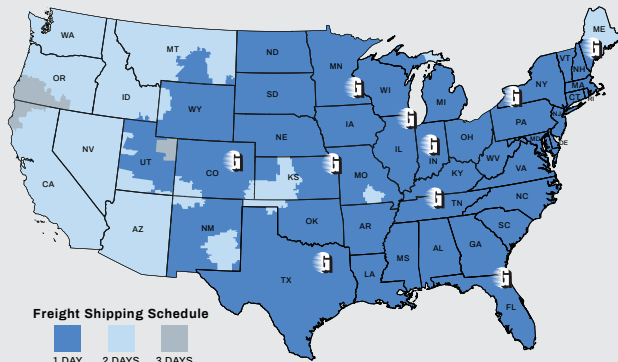

ALLISON OFF HIGHWAY TRANSMISSIONS

General Truck Parts is an Allison Off Highway Certified Overhaul Dealer

AREAS IN OFF HIGHWAY:

Agriculture, Construction, Energy, Fire & Emergency, Mining, Specialty, and Etc.

6000 SERIES | 7000 SERIES | 8000 SERIES | 9000 SERIES

6 MONTH WARRANTY | ALL OEM COMPONENTS IN OUR ALLISON TRANSMISSIONS

GETTING YOU THE HEAVY-DUTY TRUCK PARTS YOU NEED, FASTER.
1-DAY SERVICE TO 44 STATES FROM OUR DISTRIBUTION CENTERS:

- CHICAGO, IL
- PLAINFIELD, IN
- KANSAS CITY, MO
- DENVER, CO
- NASHVILLE, TN
- MINNEAPOLIS, MN
- ROCHESTER, NY
- PORTLAND, ME
- JACKSONVILLE, FL
- DALLAS, TX

MAKE ONE CALL. WE STOCK IT ALL!

800-621-3914
www.generaltruckparts.com